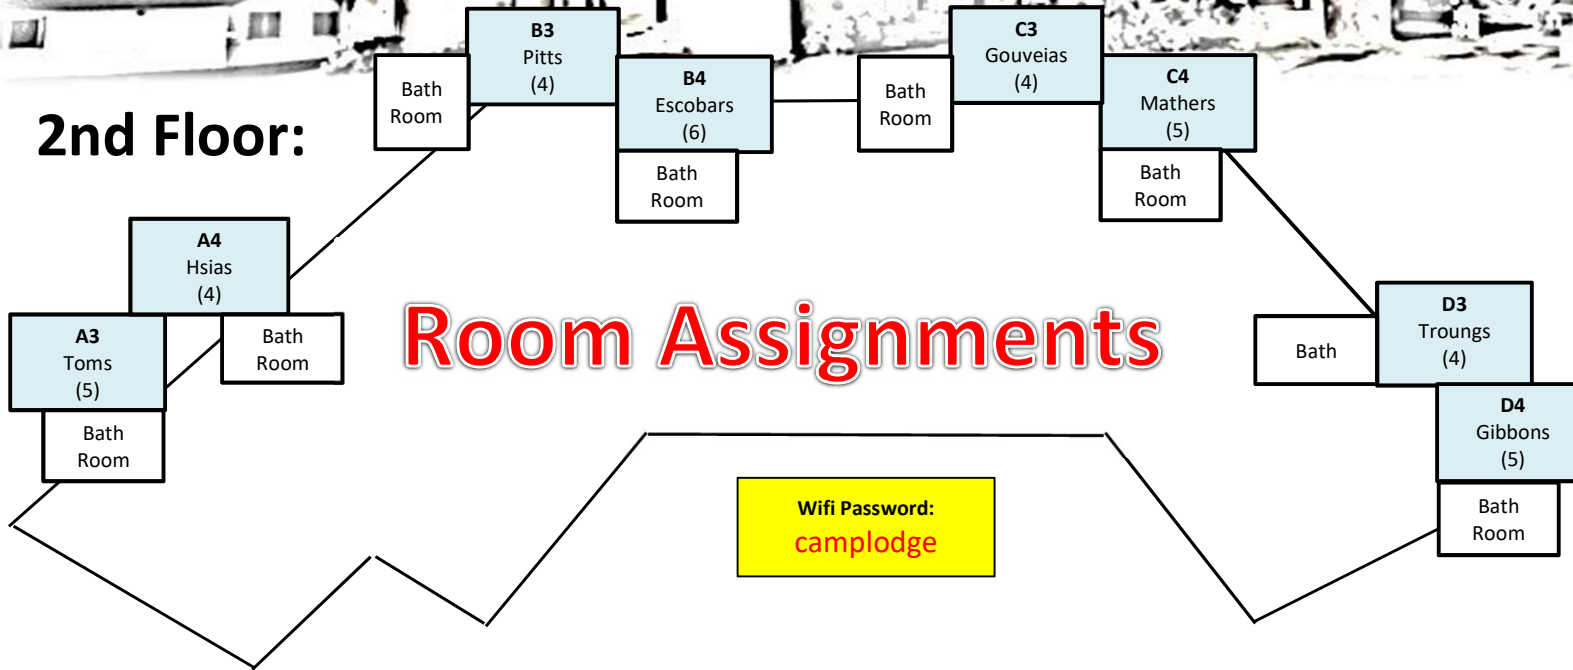

2nd Floor:

| Room # | Family |
|--------|------------------------------|
| A2 | 3 Arakaki, Brandon & Val |
| B2 | 3 Arasato, Julie |
| E2 | 4 Chong, Craig & Sandy |
| B4 | 5 Escobar, Juan & Liz |
| C1 | 3 Frontiera, Ryan & Candice |
| D4 | 6 Gibbons, Ryan & Angie |
| C3 | 4 Gouveia, Kaeo & Gabby |
| A4 | 4 Hsia, Gordon & Aimee |
| D1 | 2 Joy, Albert & Wendy |
| A1 | 3 Kimura, Blaine |
| C4 | 5 Mather, Will & Rachal |
| C2 | 3 Mtsuda, Shaun & Megan |
| B3 | 4 Pitts, Matt & Karen |
| D2 | 4 Taylor, Andy & Alex |
| A3 | 5 Tom, Elton & Sandy |
| D3 | 4 Troung, Eldwin & Christina |
| E1 | 4 Wang, Stu & Lauri |
| B1 | 4 Westenhaber, Jared & Mindy |

- Cabin A 3 Cook, Albert & Nalani
- Cabin A 4 Leung, Truman
- Cabin B 3 Weismantel, Joe & Aimee

Saturday Visitors:

- 5 Chang, Ian & Helen
- 4 Matsueda, Tyson & Jeannette
- 4 Nishimura, Dan & Heather
- 3 Quek, Han
- 4 Schroeder, Paul & Natalia
- 4 Wong, Mark & Rhonda

1st Floor: